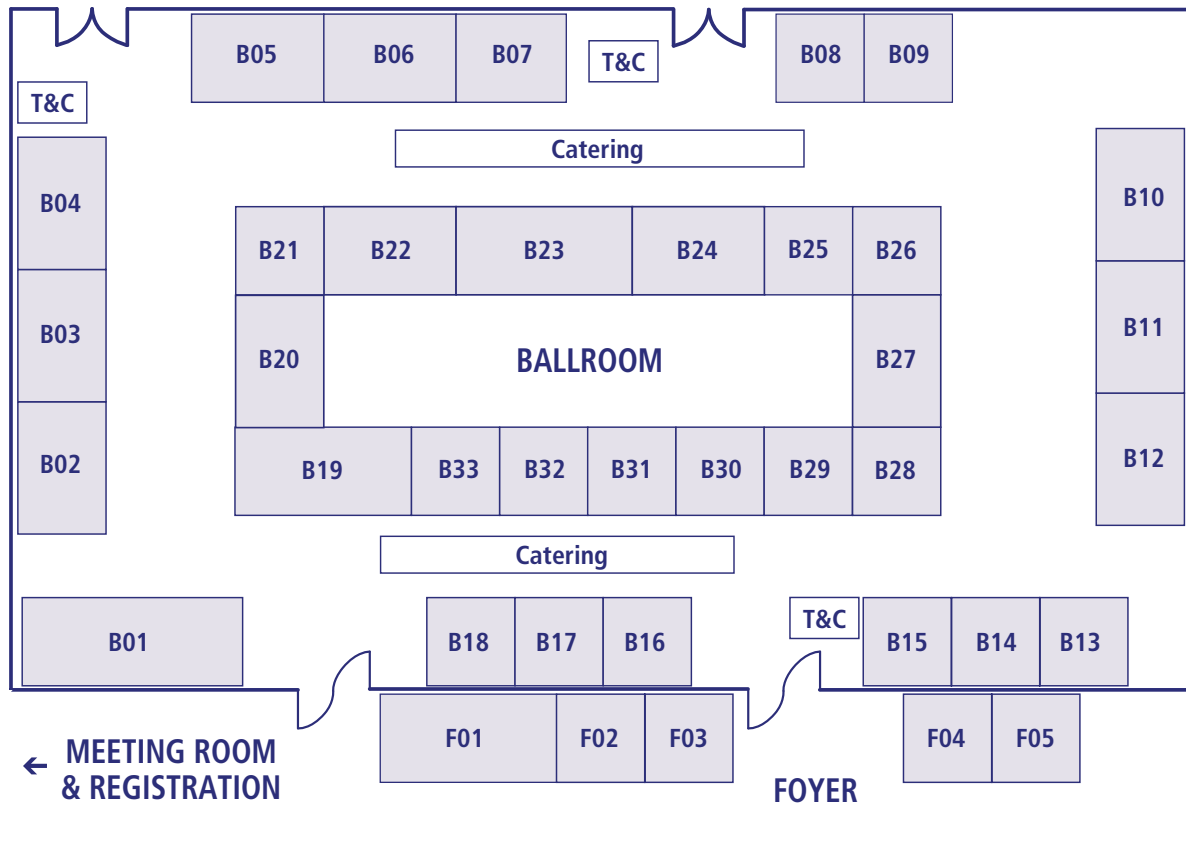

2026 EXHIBITION FLOOR PLAN

Hilton at the Utilita Bowl, Southampton
Tuesday 23rd – Thursday 25th June 2026

EXHIBITION PACKAGE INCLUDES:

Exhibition space as per floorplan, 1 x clothed 6ft table and 2 chairs, 1 x 13amp power socket. Also includes for ONE representative - event documentation, admittance to all working sessions, morning and afternoon refreshments and buffet lunch for three days, plus drinks receptions at close of the afternoon session on Tuesday. It also includes accommodation for Tuesday and Wednesday, the event BBQ and Event Banquet.

ADDITIONAL STAND ATTENDEES

Charged at £541 + VAT = £649.20 per attendee. Includes event documentation, admittance to all working sessions, morning and afternoon refreshments and buffet lunch for three days, plus drink receptions at close of the afternoon session on Tuesday. It also includes accommodation for Tuesday and Wednesday, the event BBQ and Event Banquet.