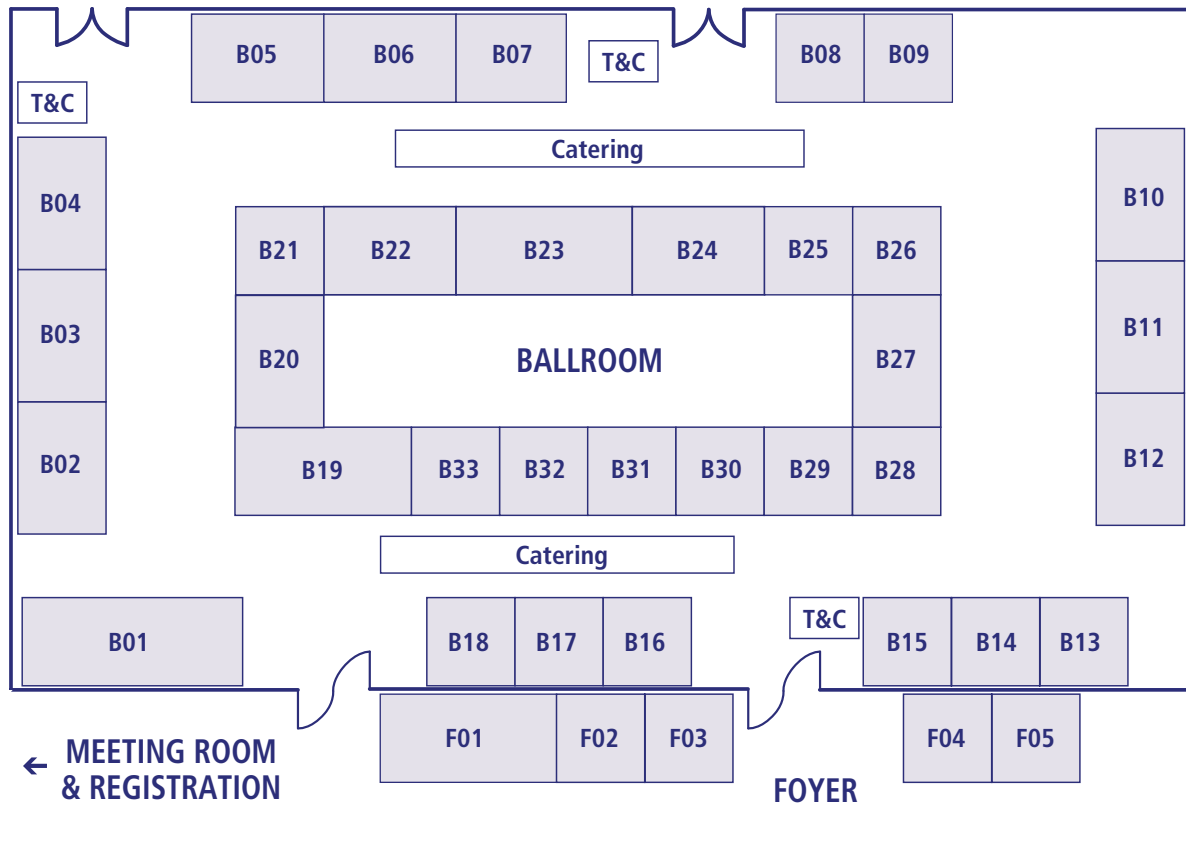

# 2026 EXHIBITION FLOOR PLAN

Hilton at the Utilita Bowl, Southampton  
Tuesday 23rd – Thursday 25th June 2026

## EXHIBITION PACKAGE INCLUDES:

Exhibition space as per floorplan, 1 x clothed 6ft table and 2 chairs, 1 x 13amp power socket. Also includes for ONE representative - event documentation, admittance to all working sessions, morning and afternoon refreshments and buffet lunch for three days, plus drinks receptions at close of the afternoon session on Tuesday. It also includes accommodation for Tuesday and Wednesday, the event BBQ and Event Banquet.

## EXHIBITOR STANDS

### FOYER

F01	The Columbaria Company	
F02	The Columbaria Company	
F03	Benchmark Architects	
F04	2m x 2m	£1,008.75
F05	2m x 2m	£1,008.75

NOTE: ALL PRICES EXCLUDE VAT