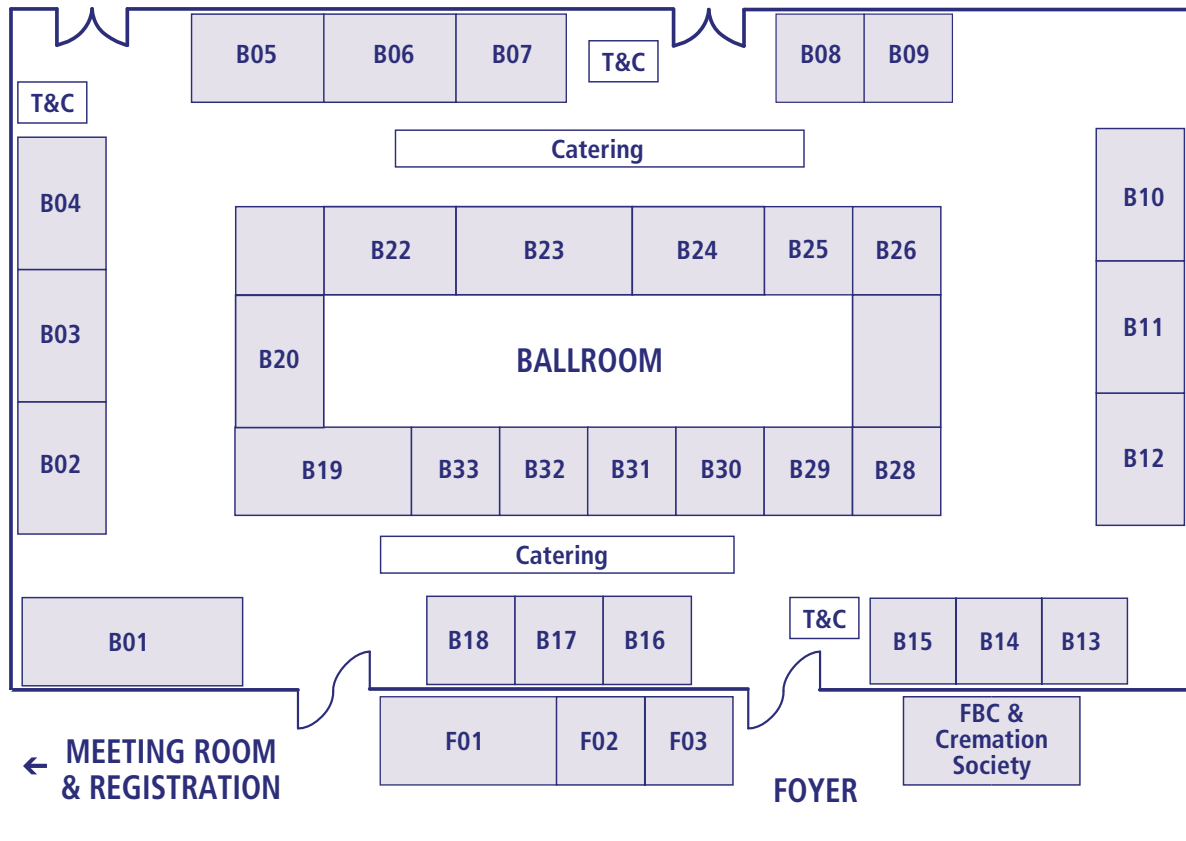

2026 EXHIBITION FLOOR PLAN

Hilton at the Utilita Bowl, Southampton
Tuesday 23rd – Thursday 25th June 2026

EXHIBITION PACKAGE INCLUDES:

Exhibition space as per floorplan, 1 x clothed 6ft table and 2 chairs, 1 x 13amp power socket. Also includes for ONE representative - event documentation, admittance to all working sessions, morning and afternoon refreshments and buffet lunch for three days, plus drinks receptions at close of the afternoon session on Tuesday. It also includes accommodation for Tuesday and Wednesday, the event BBQ and Event Banquet.

ADDITIONAL STAND ATTENDEES

Charged at £541 + VAT = £649.20 per attendee. Includes event documentation, admittance to all working sessions, morning and afternoon refreshments and buffet lunch for three days, plus drink receptions at close of the afternoon session on Tuesday. It also includes accommodation for Tuesday and Wednesday, the event BBQ and Event Banquet.