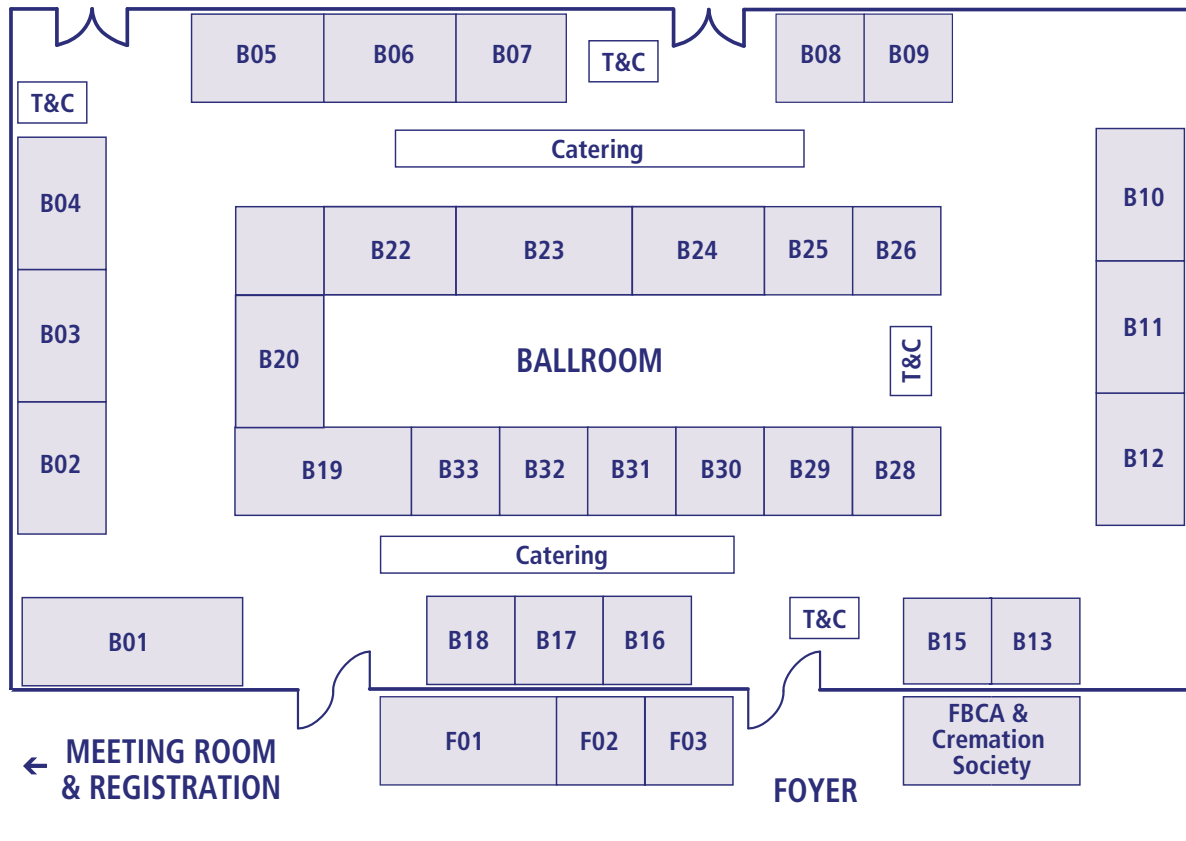

2026 EXHIBITION FLOOR PLAN

Hilton at the Utilita Bowl, Southampton
Tuesday 23rd – Thursday 25th June 2026

EXHIBITION PACKAGE INCLUDES:

Exhibition space as per floorplan, 1 x clothed 6ft table and 2 chairs, 1 x 13amp power socket. Also includes for ONE representative - event documentation, admittance to all working sessions, morning and afternoon refreshments and buffet lunch for three days, plus drinks receptions at close of the afternoon session on Tuesday. It also includes accommodation for Tuesday and Wednesday, the event BBQ and Event Banquet.

ADDITIONAL STAND ATTENDEES

Charged at £541 + VAT = £649.20 per attendee. Includes event documentation, admittance to all working sessions, morning and afternoon refreshments and buffet lunch for three days, plus drink receptions at close of the afternoon session on Tuesday. It also includes accommodation for Tuesday and Wednesday, the event BBQ and Event Banquet.